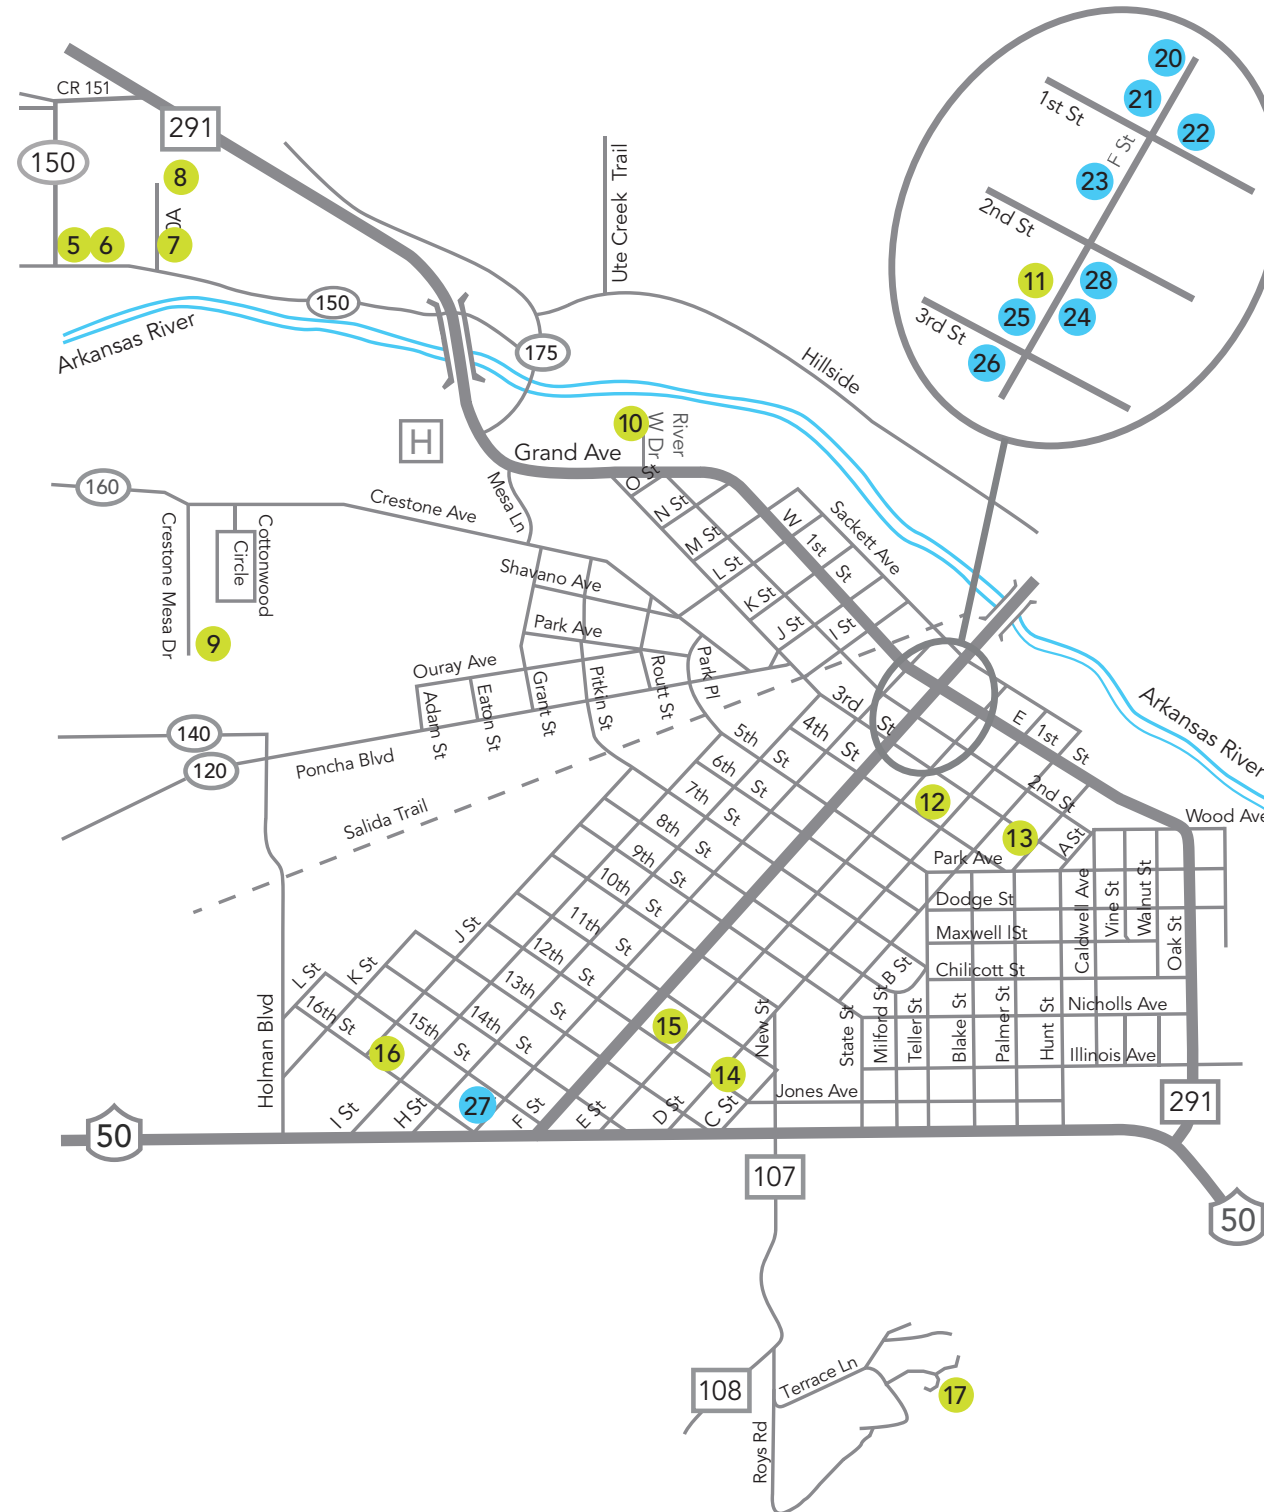

# SALIDA

Start at #1, #19 or anywhere along the route.

- Artists' Studios
- Sponsors

Visit us at [SalidaStudioTour.com](http://SalidaStudioTour.com) to plan your visit.

# DOWNTOWN SALIDA

September 28 & 29, 2024  
10 AM - 5 PM

**24** WORKING ARTISTS

To preview the art & plan your route, visit [SalidaStudioTour.com](http://SalidaStudioTour.com)

FOLLOW US #SalidaStudioTour

# TOUR ARTISTS

	<b>GARY WHITE</b> Painter   Wildlife   Western 12896 HWY 291 303-913-5558, GaryWhiteArt.com	1
	<b>KAMBER SOKULSKY</b> Metal Arts   Sculpture   Blacksmith 10657 Sunnyside Circle 720-326-7594, eleMetal-Designs.com	2
	<b>C. SHARK LAMBDIN</b> Architectural Blacksmith   Knives 10657 Sunnyside Circle 303-859-2374, BlackHandforge.com	
	<b>TERESA KORANSKY</b> Quirky Mixed Media 10132 W. Cherokee Dr. 719-207-1563, TeresaKoransky.Art	3
	<b>ROD &amp; JUDI LINDER</b> Wood & Metal Painted Sculptures 8270 CR 160 715-360-4574, LemonDogArt.com	4
	<b>DVORA KANEGIS</b> Colorful Abstract Paintings 7595 CR 150 720-273-3293, TangoArtist.com	5
	<b>TAMMY GRUBISHA</b> Functional Fine Art Sculpture 7485 CR 150 719-539-2991, Mzallaneus.com	6
	<b>DAVID EARL</b> Welded Metal Artwork 7467 CR 150 719-429-0573, D.Earl Artworks	7
	<b>MERRY COX</b> Fabric Designer   Painting 9020 CR 150A 303-547-6940, MerryCox.com	8

## SALIDA STUDIO TOUR GROUP ART SHOW

<b>Public Reception</b> September 27, 2024 5 – 7 PM Show Dates: September to December	Pinon Real Estate Group 201 F St.   719-539-0200 PinonRealEstate.com	28
--	--	----