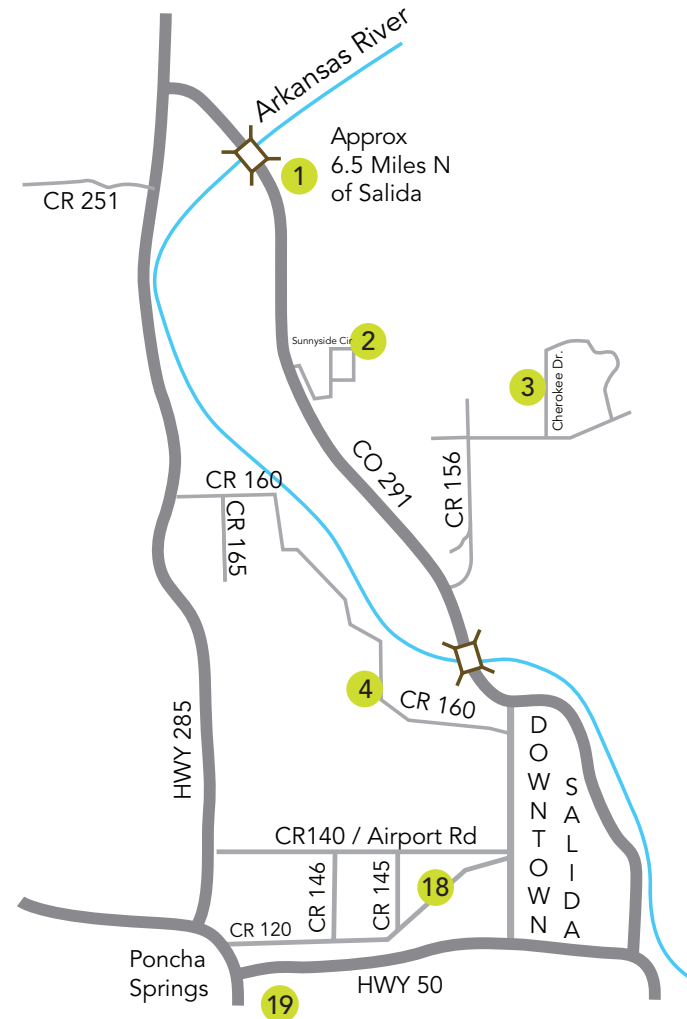

# SALIDA

Start at #1, #19 or anywhere along the route.

- Artists' Studios
- Sponsors

Visit us at [SalidaStudioTour.com](http://SalidaStudioTour.com) to plan your visit.

# DOWNTOWN SALIDA

September 28 & 29, 2024  
10 AM - 5 PM

**24** WORKING ARTISTS

To preview the art & plan your route, visit [SalidaStudioTour.com](http://SalidaStudioTour.com)

FOLLOW US #SalidaStudioTour

# TOUR ARTISTS

	<b>GARY WHITE</b> Painter   Wildlife   Western 12896 HWY 291 303-913-5558, GaryWhiteArt.com	1
	<b>KAMBER SOKULSKY</b> Metal Arts   Sculpture   Blacksmith 10657 Sunnyside Circle 720-326-7594, eleMetal-Designs.com	2
	<b>C. SHARK LAMBDIN</b> Architectural Blacksmith   Knives 10657 Sunnyside Circle 303-859-2374, BlackHandforge.com	
	<b>TERESA KORANSKY</b> Quirky Mixed Media 10132 W. Cherokee Dr. 719-207-1563, TeresaKoransky.Art	3
	<b>ROD &amp; JUDI LINDER</b> Wood & Metal Painted Sculptures 8270 CR 160 715-360-4574, LemonDogArt.com	4
	<b>DVORA KANEGIS</b> Colorful Abstract Paintings 7595 CR 150 720-273-3293, TangoArtist.com	5
	<b>TAMMY GRUBISHA</b> Functional Fine Art Sculpture 7485 CR 150 719-539-2991, Mzallaneus.com	6
	<b>DAVID EARL</b> Welded Metal Artwork 7467 CR 150 719-429-0573, D.Earl Artworks	7
	<b>MERRY COX</b> Fabric Designer   Painting 9020 CR 150A 303-547-6940, MerryCox.com	8

# SPONSORS

	<b>BENSON'S TAVERN</b> 128 N. F St. 719-539-9391 Benson's Tavern and Beer Garden	20
	<b>SALIDA MOUNTAIN SPORTS</b> 110 N. F Street 719-539-4400 SalidaMountainSports.com	21
	<b>SAGE MOUNTAIN GALLERY</b> 114 E 1st Street 970-623-4022 SageMountainGallery.com	22
	<b>ARTS COLLECTIVE</b> 124 F St. 719-677-8010 Arts Collections Salida	23
	<b>LITTLE RED TRICYCLE</b> 219 F St. 719-221-1498 LittleRedTricycleSalida.com	24
	<b>MOONLIGHT PIZZA</b> 242 F St. 719-539-4277 MoonLightPizza.biz	25
	<b>SU CASA! FURNITURE AND SLEEP SHOP</b> 300 F St. 719-539-4343 SuCasaFurniture.com	26
	<b>THE HODGEPODGE</b> 1548 G St., #7 719-239-0746 The HodgePodge	27